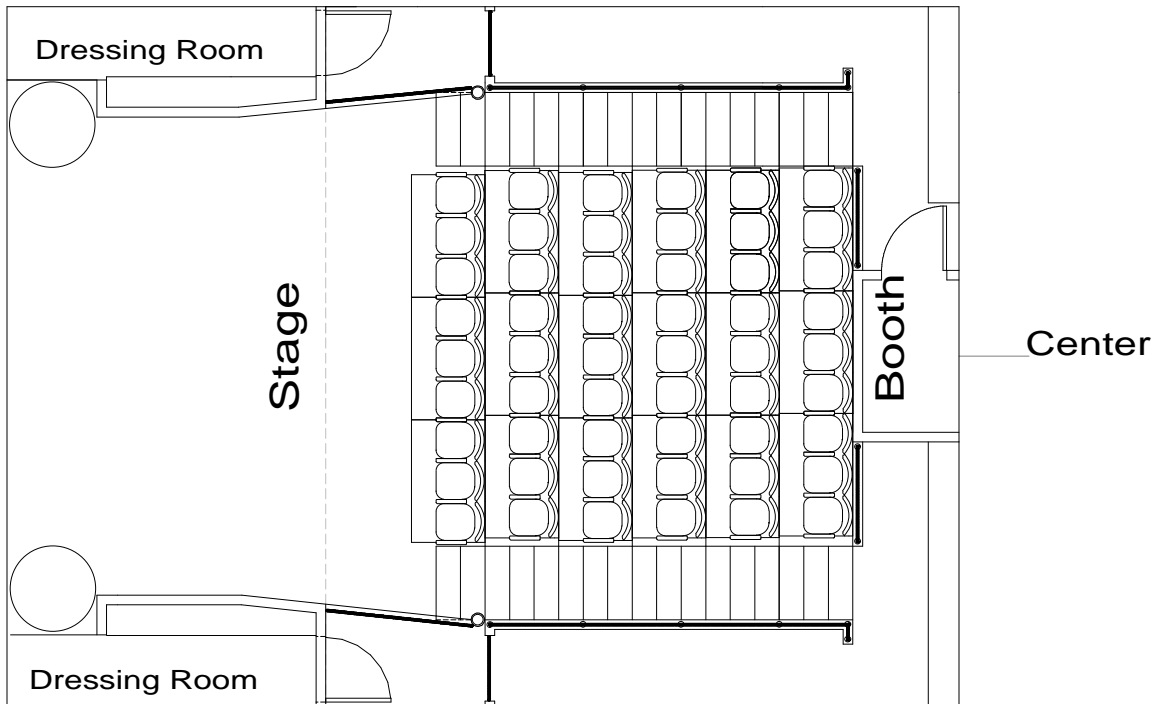

Stage Dimensions 19'6" W X 16'6" D

The Other Space